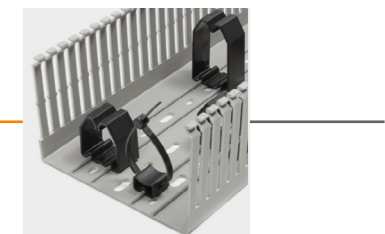

3.1 Solutions Which Simplify Wiring

- Now wire management is much easier.
- You can easily mount wire retainers on the bottom rail of the duct without screw and slide them along the rail.