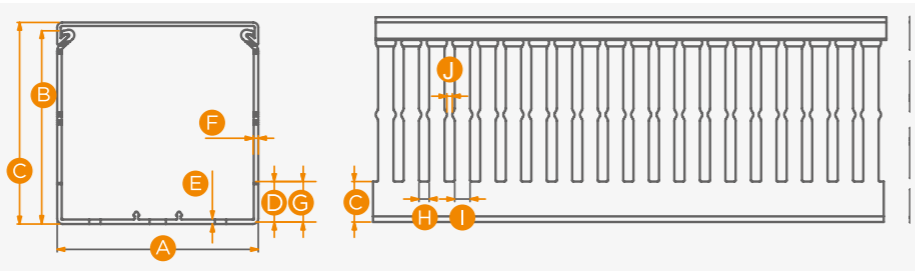

4.9 Technical Specifications

Wiring Duct

Order No.	Type	Description	Size (mm)									
			A	B	C	D	E	F	G	H	I	J
551 060	KKC 1518 - Medium	Wiring Duct	15	16,3	18	3,50	1,00	1,00	4,50	5	7,5	2
551 070	KKC 1530 - Medium	Wiring Duct	15	28,3	30	5,00	1,10	1,10	6,10	5	7,5	2
551 080	KKC 1540 - Medium	Wiring Duct	15	38,3	40	9,00	1,20	1,20	10,20	5	7,5	2
551 090	KKC 1560 - Medium	Wiring Duct	15	58,3	60	11,00	1,40	1,40	12,40	5	7,5	2
551 010	KKC 2530 - Narrow	Wiring Duct	25	26,4	30	10,00	1,40	1,40	11,40	4	6	2,1
551 011	KKC 2540 - Narrow	Wiring Duct	25	36,2	40	11,00	1,40	1,40	12,40	4	6	2,1
551 012	KKC 2560 - Narrow	Wiring Duct	25	56,4	60	12,00	1,60	1,60	13,60	4	6	2,1
551 030	KKC 2580 - Narrow	Wiring Duct	25	76,8	80	14,00	1,80	1,80	15,80	4	6	2,1
551 031	KKC 2510 - Narrow	Wiring Duct	25	96,6	100	16,00	1,90	1,90	17,90	4	6	2,1
551 013	KKC 4040 - Narrow	Wiring Duct	40	36,5	40	11,00	1,40	1,40	12,40	4	6	2,1
551 014	KKC 4060 - Narrow	Wiring Duct	40	56,5	60	12,00	1,60	1,60	13,60	4	6	2,1
551 015	KKC 4080 - Narrow	Wiring Duct	40	76,8	80	14,00	1,80	1,80	15,80	4	6	2,1
551 032	KKC 4010 - Narrow	Wiring Duct	40	96,9	100	16,00	1,90	2,00	17,90	4	6	2,1
551 016	KKC 6040 - Narrow	Wiring Duct	60	36,8	40	11,00	1,60	1,60	12,60	4	6	2,1
551 017	KKC 6060 - Narrow	Wiring Duct	60	56,8	60	12,00	1,80	1,80	13,80	4	6	2,1
551 018	KKC 6080 - Narrow	Wiring Duct	60	76,7	80	14,00	1,80	1,80	15,80	4	6	2,1
551 033	KKC 6010 - Narrow	Wiring Duct	60	96,9	100	16,00	2,00	2,00	18,00	4	6	2,1
551 034	KKC 8040 - Narrow	Wiring Duct	80	36,8	40	11,00	1,60	1,60	12,60	4	6	2,1
551 019	KKC 8060 - Narrow	Wiring Duct	80	57,0	60	12,00	1,80	1,80	13,80	4	6	2,1
551 020	KKC 8080 - Narrow	Wiring Duct	80	77,1	80	14,00	1,80	1,80	15,80	4	6	2,1
551 035	KKC 8010 - Narrow	Wiring Duct	80	97,2	100	16,00	2,20	2,20	18,20	4	6	2,1
551 021	KKC 1006 - Narrow	Wiring Duct	100	57,3	60	12,00	2,00	2,00	14,00	4	6	2,1
551 022	KKC 1008 - Narrow	Wiring Duct	100	77,2	80	14,00	2,00	2,00	16,00	4	6	2,1
551 036	KKC 1001 - Narrow	Wiring Duct	100	97,2	100	16,00	2,20	2,30	18,20	4	6	2,1
551 023	KKC 1206 - Narrow	Wiring Duct	120	57,6	60	12,00	2,30	2,00	14,30	4	6	2,1
551 024	KKC 1208 - Narrow	Wiring Duct	120	77,5	80	14,00	2,30	2,00	16,30	4	6	2,1
551 025	KKC 1201 - Narrow	Wiring Duct	120	97,5	100	16,00	2,40	2,40	18,40	4	6	2,1

Cable Clamp

Cable Holder

4.9 Technical Specifications