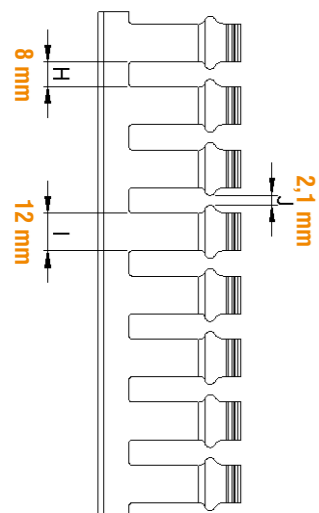

4. PVC Wiring Ducts Product Range

4.5 PVC Wiring Duct (Wide Slotted) - KKC Series