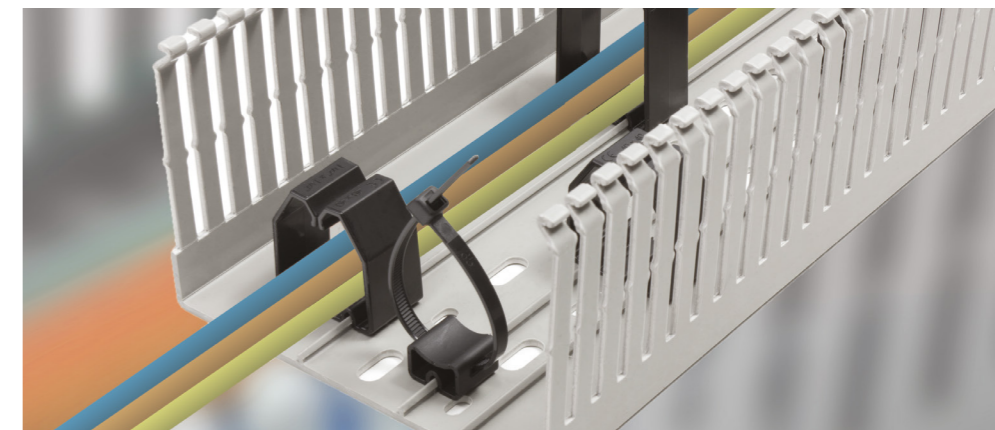

4.9 Technical Specifications