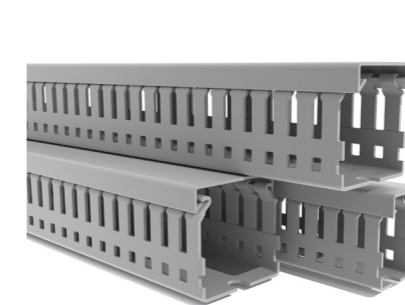

- Can be used with cable tie thanks to additional holes on the sides.
- Flame-retardant, self-extinguishing according to UL94-V0
- Upper scorline is available for breaking off the ribs.
- Lower scorline is available.
- **Operating Temperature:** -5°C to 60°C
- **Standard Length:** 2 meters
- **Color Option:** RAL 7030 Grey
- Complies with RoHS regulations.
- Complies with IEC 60695-2-1 and EN 50085-2-3 standards.