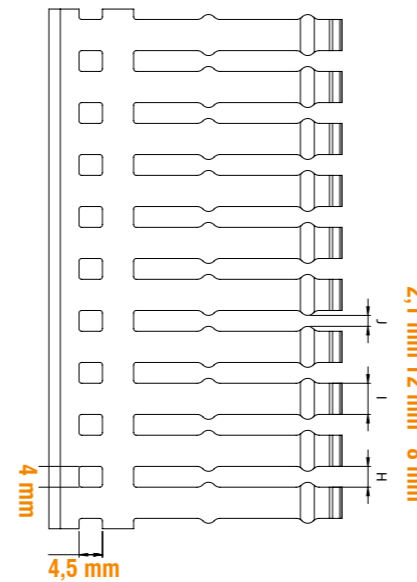

4. PVC Wiring Ducts Product Range

4.2 PVC Wiring Duct with Additional Holes (Wide Slotted) KKD Series

Order No	Product	Size WxH (mm)	Color	Qty.
555 4060WS	KKD 4060	40x60	Grey ●	50x2 m
555 4080WS	KKD 4080	40x80	Grey ●	50x2 m
555 4010WS	KKD 4010	40x100	Grey ●	30x2 m
555 6060WS	KKD 6060	60x60	Grey ●	28x2 m
555 6080WS	KKD 6080	60x80	Grey ●	22x2 m
555 6010WS	KKD 6010	60x100	Grey ●	26x2 m
555 8060WS	KKD 8060	80x60	Grey ●	18x2 m
555 8080WS	KKD 8080	80x80	Grey ●	20x2 m
555 8010WS	KKD 8010	80x100	Grey ●	14x2 m
555 1006WS	KKD 1006	100x60	Grey ●	18x2 m
555 1008WS	KKD 1008	100x80	Grey ●	12x2 m
555 1001WS	KKD 1001	100x100	Grey ●	12x2 m
555 1206WS	KKD 1206	120x60	Grey ●	18x2 m
555 1208WS	KKD 1208	120x80	Grey ●	18x2 m
555 1201WS	KKD 1201	120x100	Grey ●	14x2 m
555 1501WS	KKD 1501	150x100	Grey ●	10x2 m