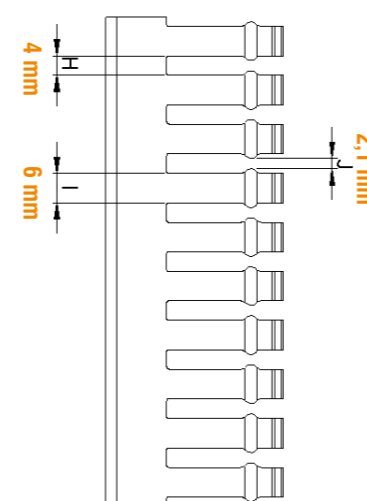

4. PVC Wiring Ducts Product Range

4.4 PVC Wiring Duct (Narrow Slotted) - KKC Series

Order No	Product	Size WxH (mm)	Color	Qty.
551 010	KKC 2530	25x30	Grey ●	50x2 m
551 011	KKC 2540	25x40	Grey ●	50x2 m
551 012	KKC 2560	25x60	Grey ●	30x2 m
551 030	KKC 2580	25x80	Grey ●	28x2 m
551 031	KKC 2510	25x100	Grey ●	22x2 m
551 013	KKC 4040	40x40	Grey ●	26x2 m
551 014	KKC 4060	40x60	Grey ●	18x2 m
551 015	KKC 4080	40x80	Grey ●	20x2 m
551 032	KKC 4010	40x100	Grey ●	14x2 m
551 016	KKC 6040	60x40	Grey ●	18x2 m
551 017	KKC 6060	60x60	Grey ●	12x2 m
551 018	KKC 6080	60x80	Grey ●	12x2 m
551 033	KKC 6010	60x100	Grey ●	18x2 m
551 034	KKC 8040	80x40	Grey ●	18x2 m
551 019	KKC 8060	80x60	Grey ●	14x2 m
551 020	KKC 8080	80x80	Grey ●	10x2 m
551 035	KKC 8010	80x100	Grey ●	12x2 m
551 021	KKC 1006	100x60	Grey ●	10x2 m
551 022	KKC 1008	100x80	Grey ●	8x2 m
551 036	KKC 1001	100x100	Grey ●	12x2 m
551 023	KKC 1206	120x60	Grey ●	8x2 m
551 024	KKC 1208	120x80	Grey ●	6x2 m
551 025	KKC 1201	120x100	Grey ●	10x2 m

- Flame-retardant, self-extinguishing according to UL94-V0
- Upper scorline is available for breaking off the ribs.
- Lower scorline is available.
- **Operating Temperature:** -5°C to 60°C
- **Standard Length:** 2 meters
- **Color Option:** RAL 7030 Grey
- Complies with RoHS regulations.
- Complies with IEC 60695-2-12 and EN 50085-2-3 standards.

* Wiring duct covers are included the package.