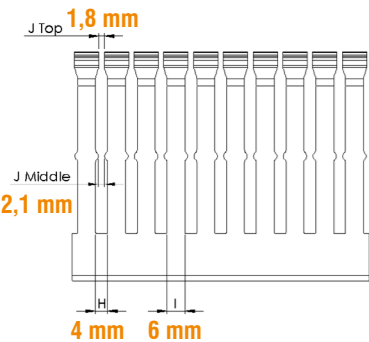

2. LSHF (Low Smoke Halogen Free) - Wiring Ducts