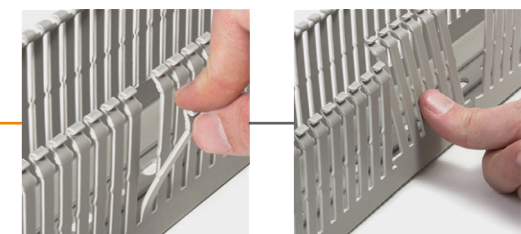

3.4 Speed and Efficiency

- Furthermore, Trunkie helps you save time while breaking off ribs in groups.
- Without using any hand tools,

simply bend the duct ribs and easily break them inside the panel.